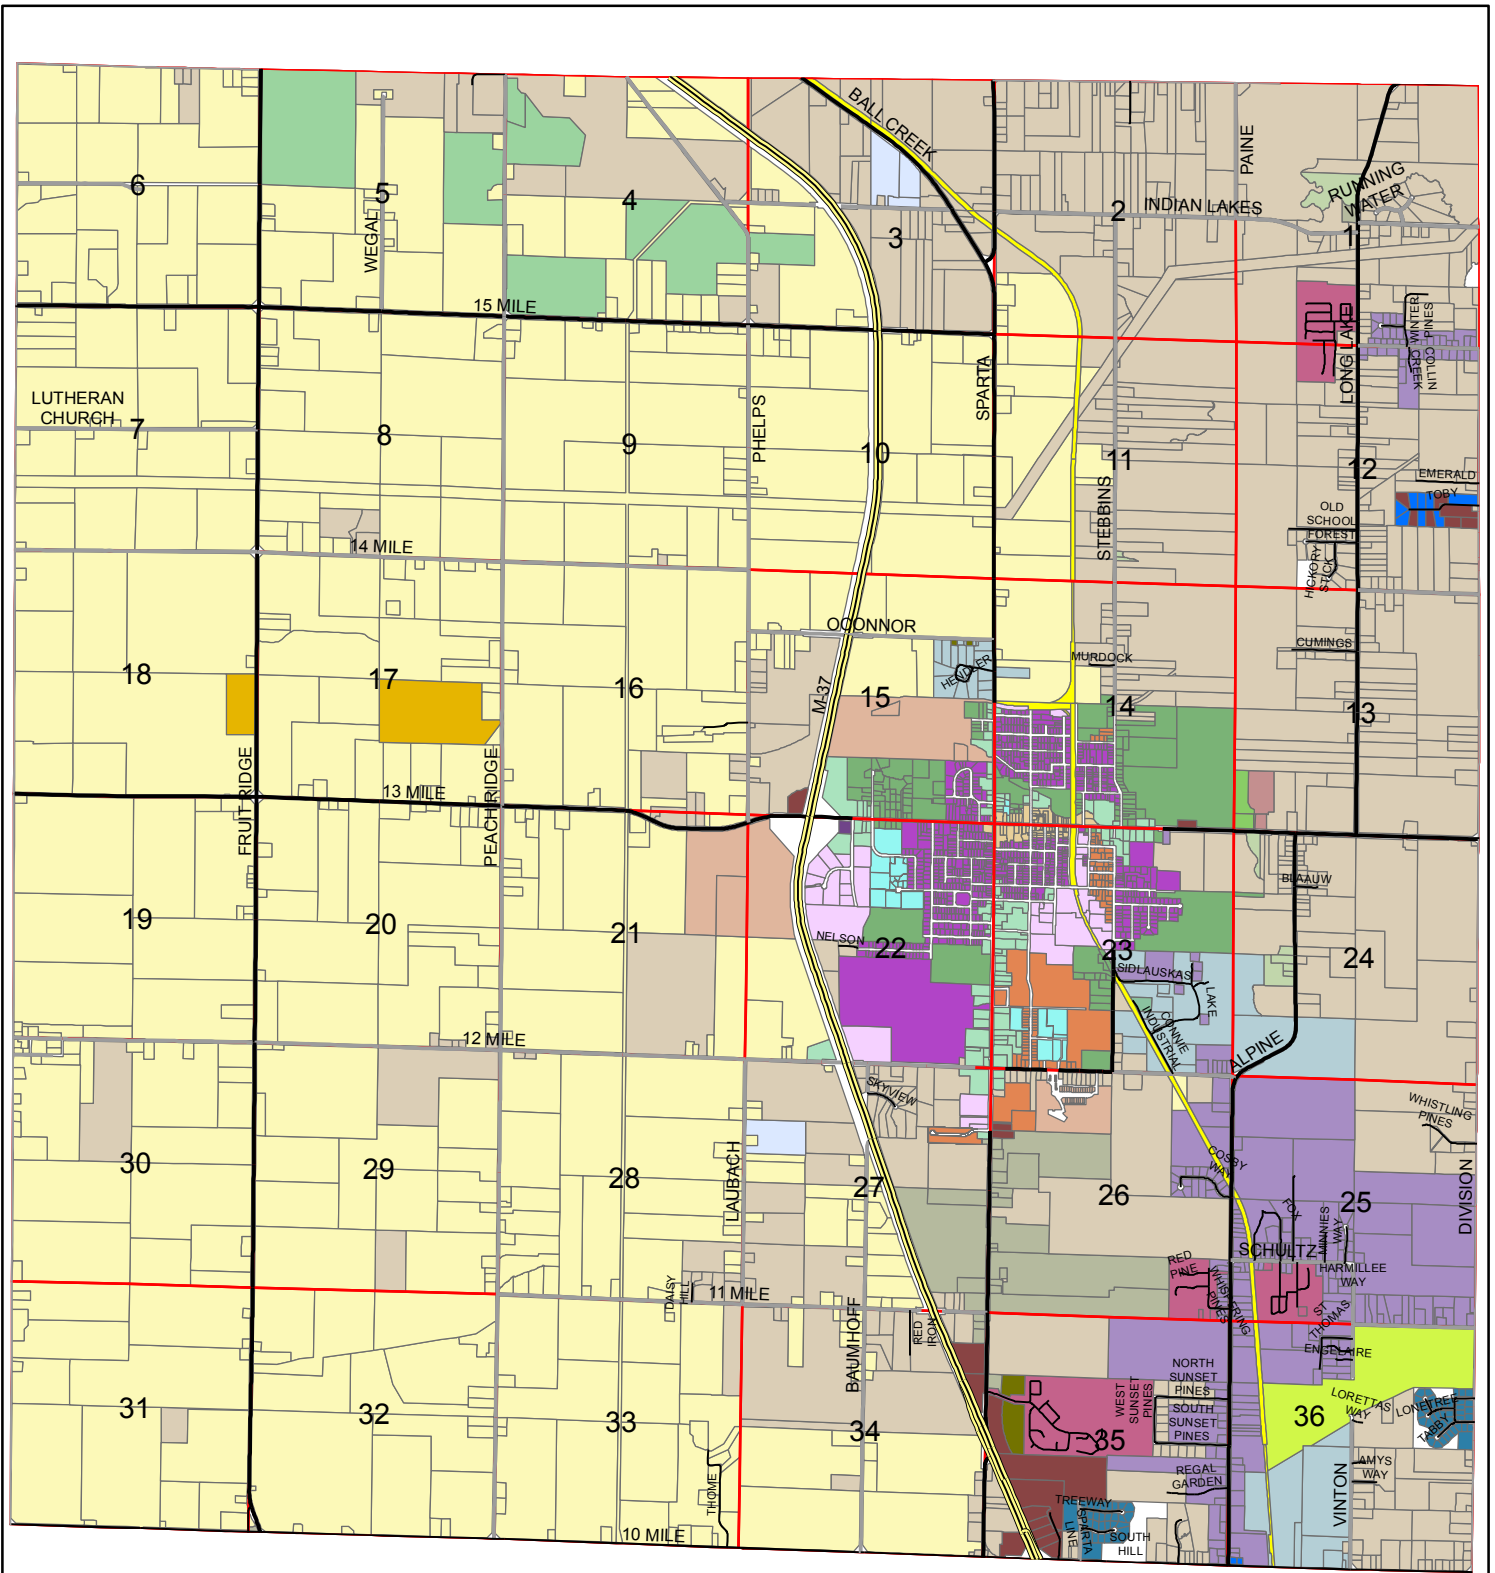

Zoning Districts

Legend

A1*	AG1	C-2 CONDITIONAL	GC	R1	R4	VCB	VPUD	VR3
A1	A2	AG2	I1	R2	RR	VGC	VR1	VR4
A1	A2*	AP	I2	R3	RR*	VLI	VR2	

This map does not represent a legal document, it is intended to serve as an aid in graphic representation only. Information shown on this map is not warranted for accuracy and should be verified through other means.

Kent County Bureau of Equalization
Property Description & Mapping Division